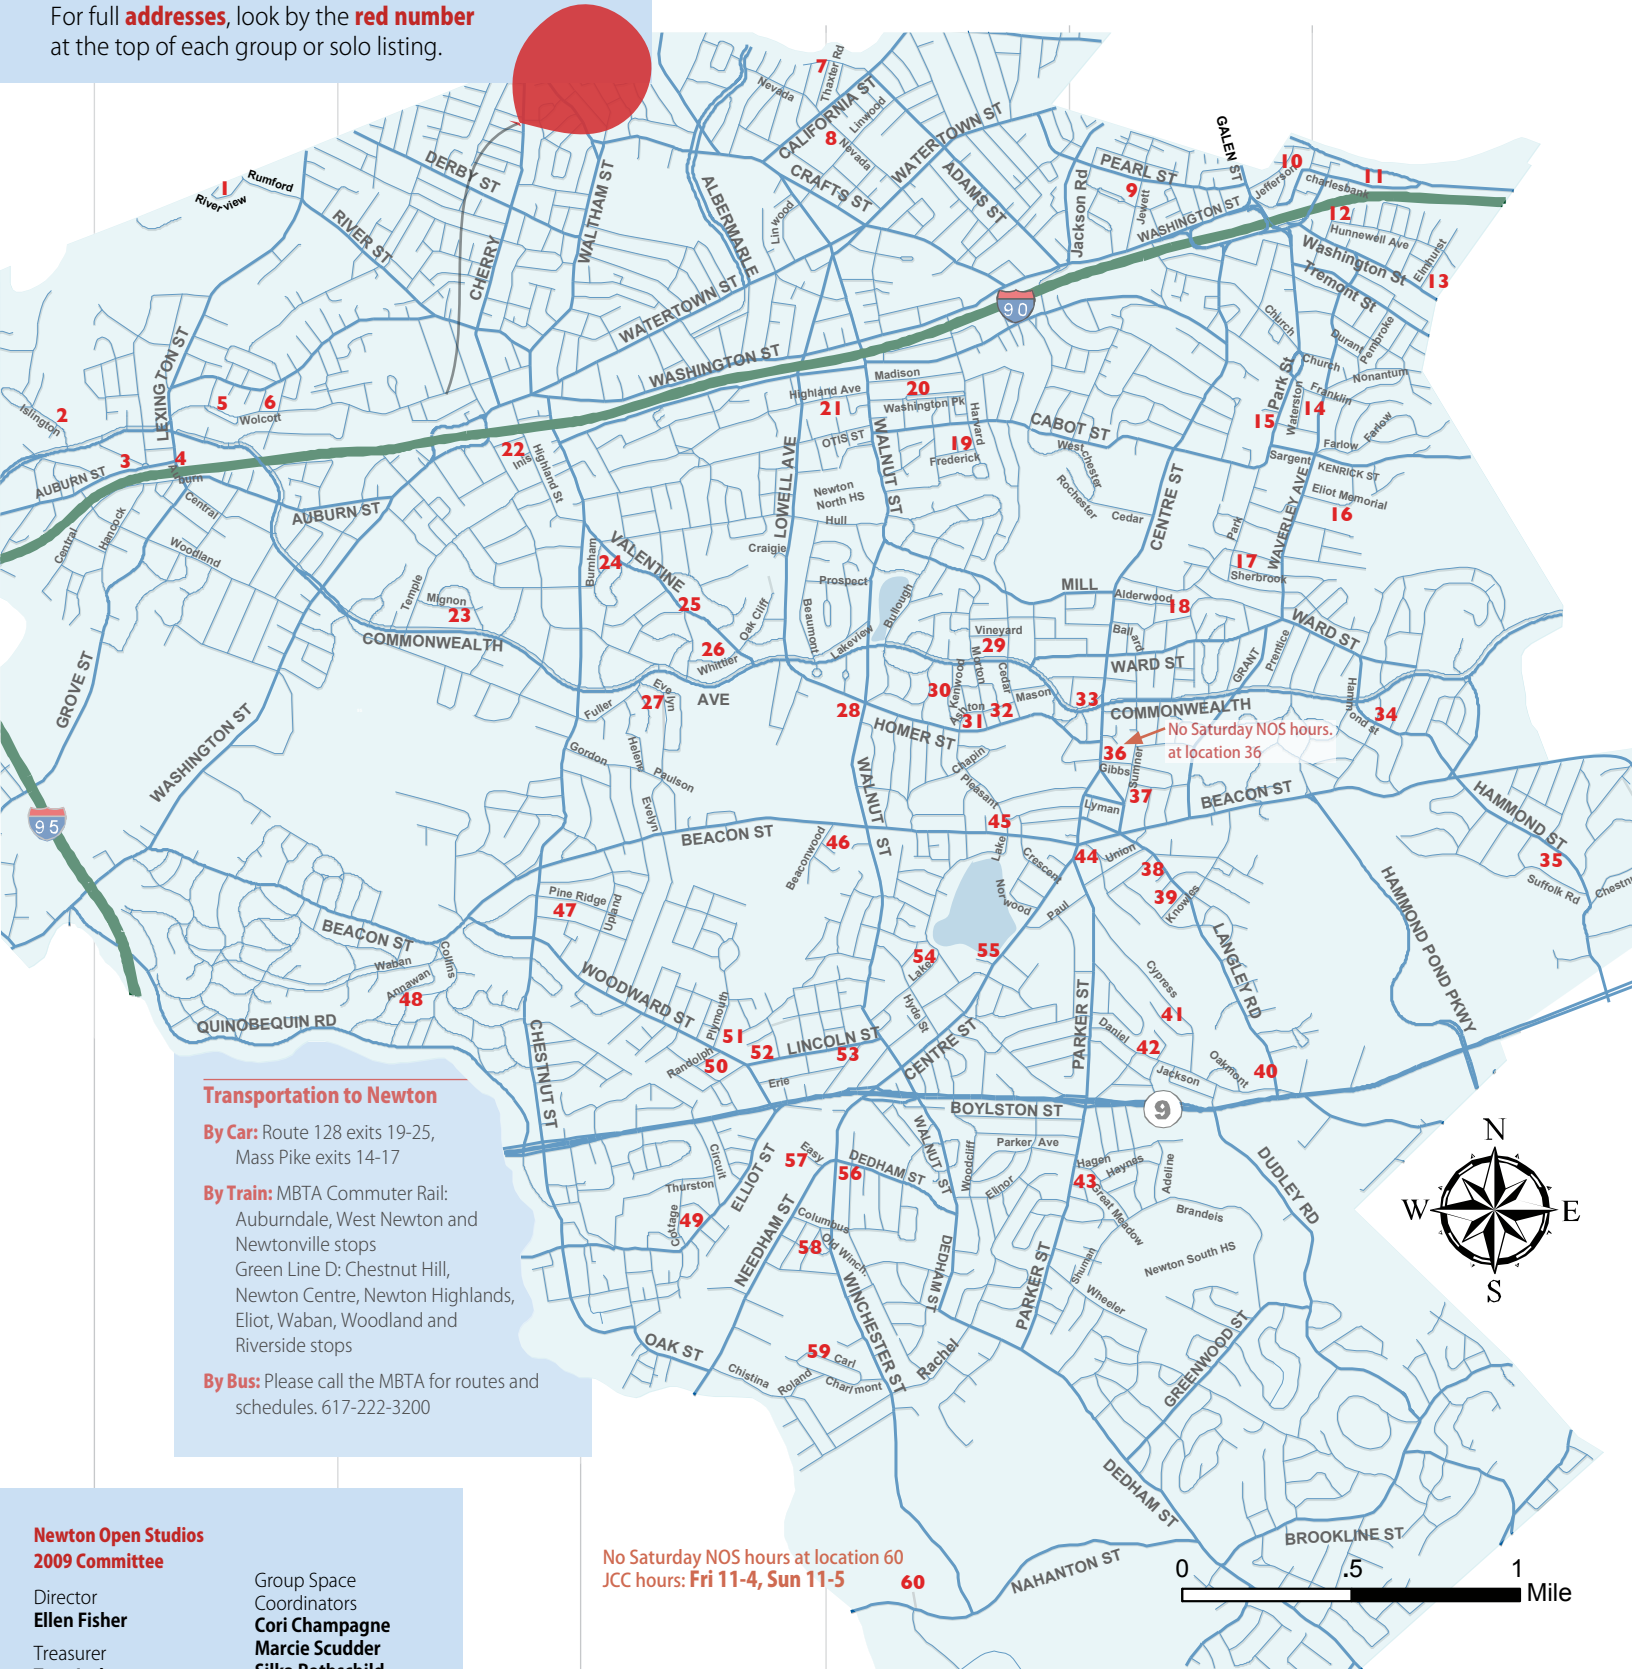

60 Marilyn Wasserman

Printmaking, Acrylic on Paper & Canvas
781-235-4822
mararts05@aol.com

Visit Artists at These Locations

For full **addresses**, look by the **red number** at the top of each group or solo listing.